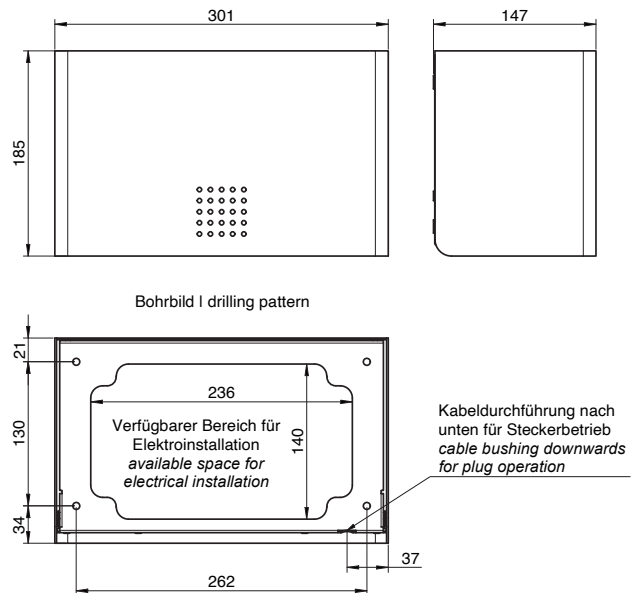

Electr. hand dryer DP-010

Electr. hand dryer, black, 300mm width

Electr. hand dryer for wall mounting. Cover in Stainless steel, black powder coated in RAL 9005 jet black with fine structure. Cover 1.5mm thickness. Perforated design area with 4mm drillings. With optoelectronic sensor. Drying time less than 10 seconds. Air temperature 45°C, 500W motor, 500W heater element, sensor detection range adjustable from 5-33cm. Overheat protection and protected against dripping water (IPX1). Automatic switch-off mode after 60 sec. Including stainless steel screws and plugs. Cables for installation not included.