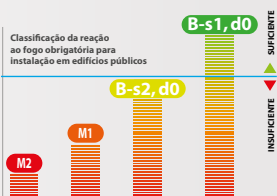

Certificação B-s1,d0

As normas de segurança contra incêndios não consideram suficiente a classificação M1 para muitas áreas hospitalares e exigem, em alternativa, uma certificação B-s1,d0. Acrovyn® não é inflamável e cumpre os requisitos da Norma Europeia B-s1,d0.